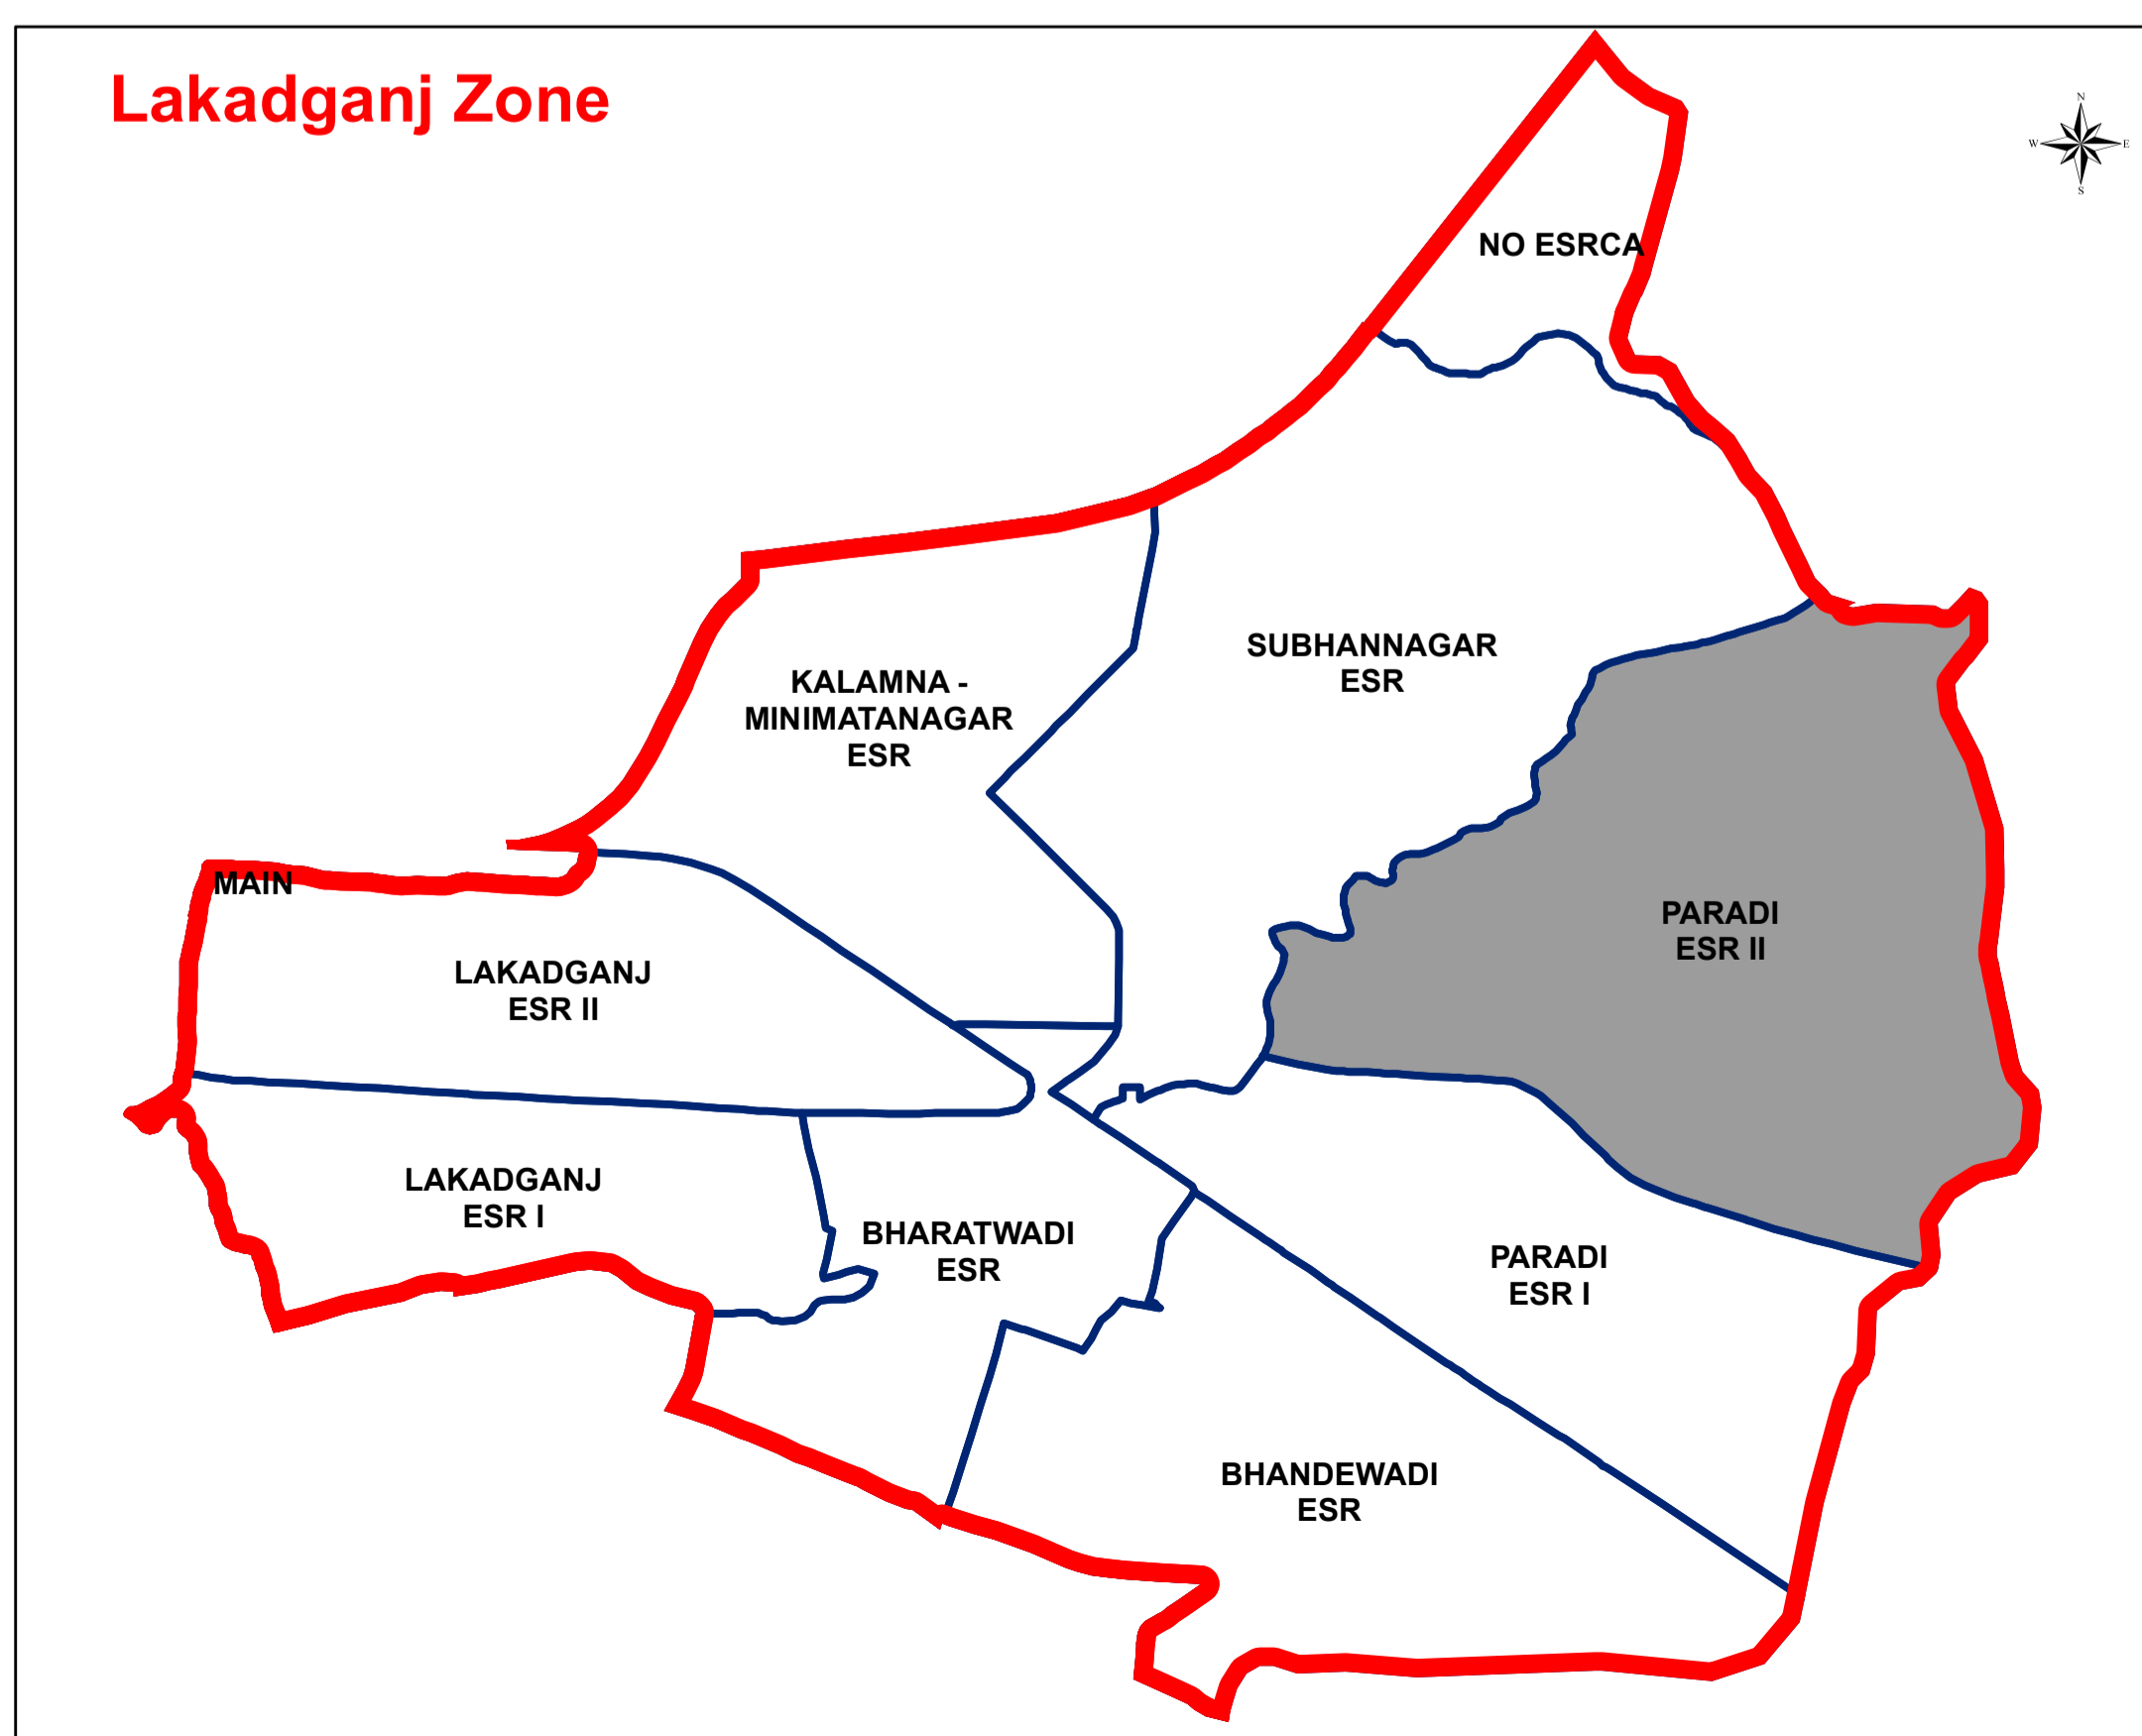

PARDI ESR-II

ESTIMATED SUPPLY : TILL DEC. 2023

Command Area Location

Legend

- ESR Boundary

Supply Hrs

- 12 To 18 Hours
- 02 To 04 Hours
- 01 To 02 Hours
- Non Network Area