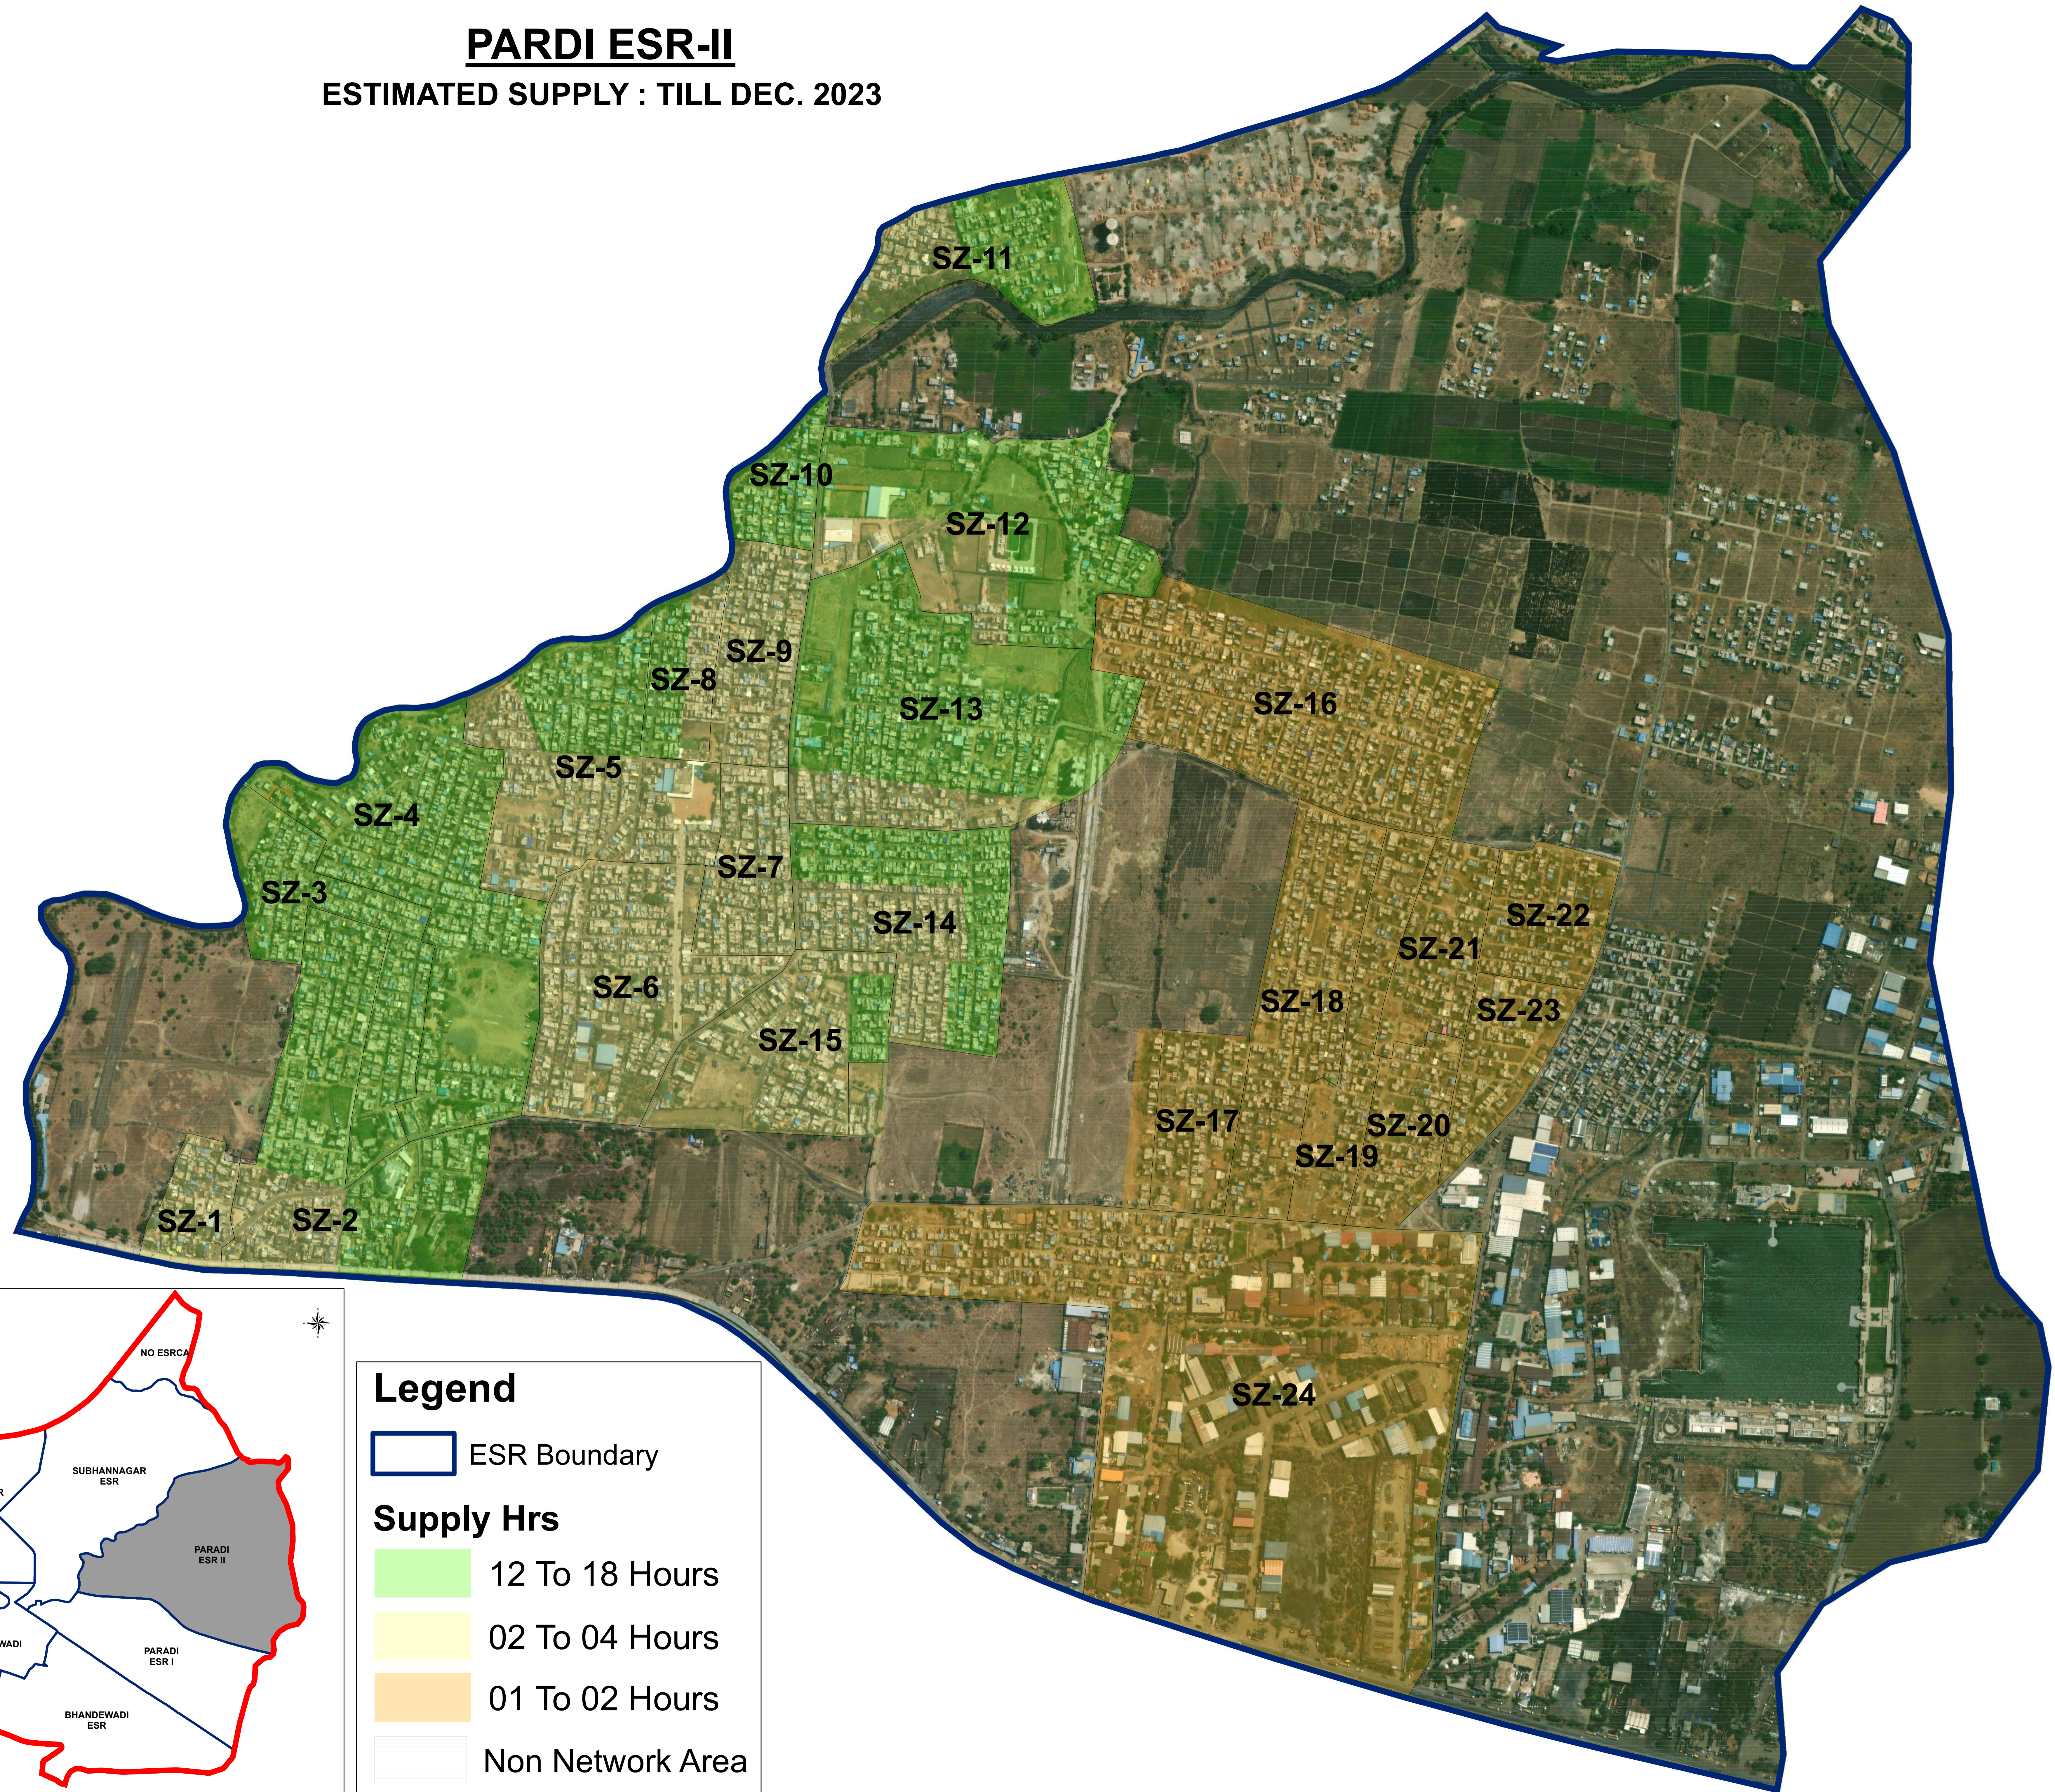

PARDI ESR-II

ESTIMATED SUPPLY : TILL DEC. 2023

Command Area Location

Legend

- ESR Boundary

Supply Hrs

- 12 To 18 Hours
- 02 To 04 Hours
- 01 To 02 Hours
- Non Network Area